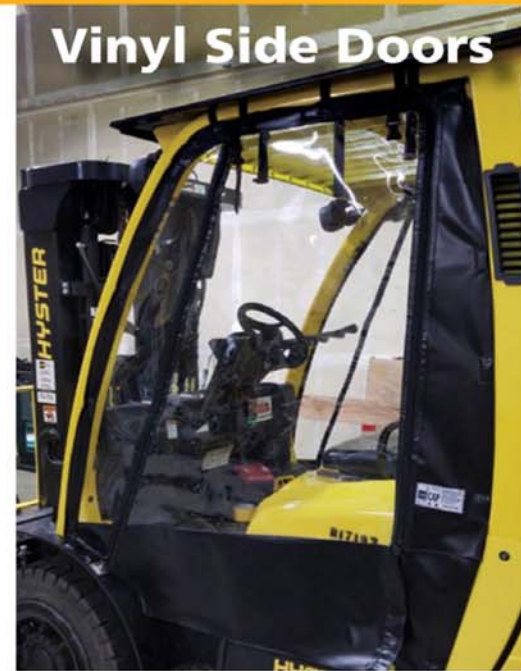

# ClearCap & TuffCab!

ClearCap Roof Covers!

CLEARCAP

Keeps  
Seat Dry

Easy  
Install

- ClearCap Roof Covers Keeps Operator Dry
- Sizes to Fit Various Trucks
- Easy to Install
- Reasonably Priced
- Clear or Tinted
- UV Polycarbonate
- Domed Roof Diverts Rain
- Blocks UV Rays
- O.S.H.A. Compliant

## Clear Solutions to Common Problems

TuffCab Panel Cab Enclosures

Vinyl Side Doors

**Engineered to Fit Hyster, Yale, Cat, Mitsubishi, Toyota & Unicarriers**

- Full Enclosures or Individual Components
- Affordable
- Durable Steel & Safety Glass Construction
- Easy Clamp-on Installation
- Fast Lead Times
- Windshield Includes 12v Wiper